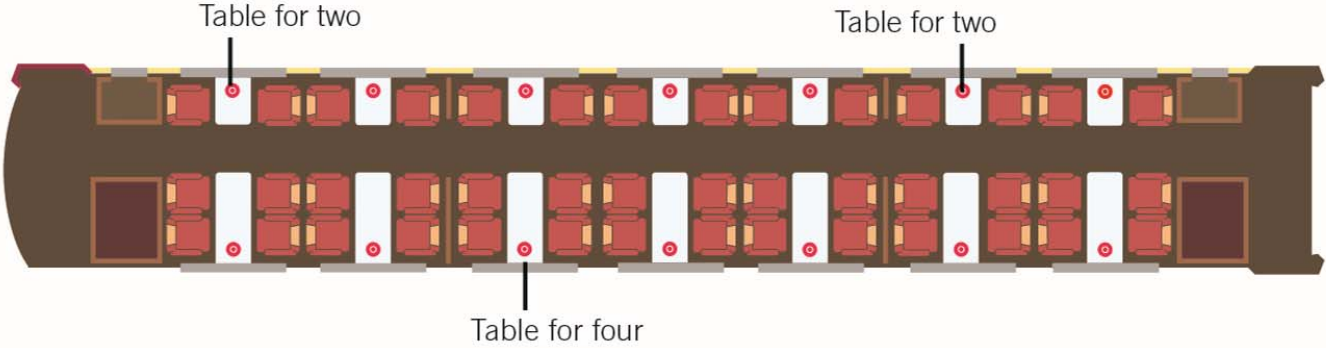

CARRIAGE PLANS

42 Seater Car, rest room at each end of carriage.

24 Seater Car, Duart Carriage, rest room at each end of carriage.