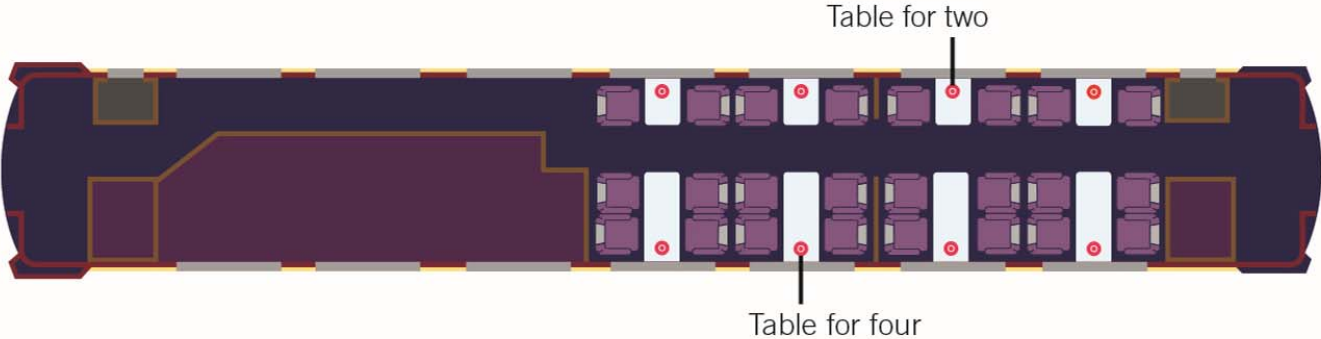

CARRIAGE PLANS

42 Seater Car, rest room at each end of carriage.

24 Seater Car, Duart Carriage, rest room at each end of carriage.